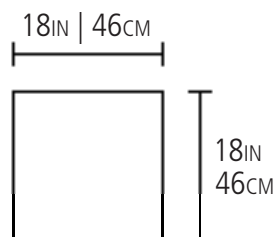

EUGENE STOLTZFUS

FURNITURE DESIGN

NIMBUS SIDE TABLE, SQUARE

Solid cork top

Powder Coat Solid Steel

Base available in matte black

Bamboo top available in Caramelized,
Obsidian, Ruby, Natural

PLAN