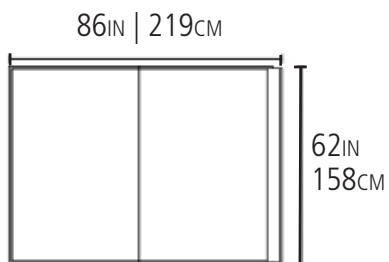

## ARK BED

Made from solid 3/4 inch bamboo  
Sizes Twin thru King  
Available in

CARAMELIZED

OBSIDIAN

RUBY

NATURAL

PLAN

ELEVATIONS