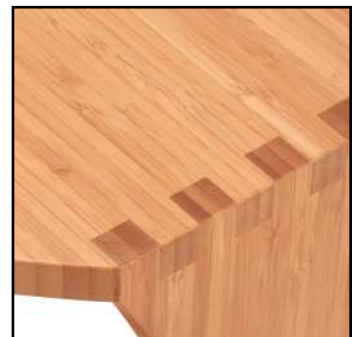

DOUBLE-O

Made from solid 3/4 inch moso bamboo

Available in